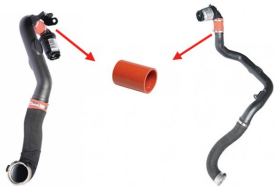

BL-11121

CARBURATEUR HOSE

OEM NO

7700525507

COMPATIBLE VEHICLES
RENAULT 12 1.6

BL-11219

WATER PUMP HOSE

OEM NO