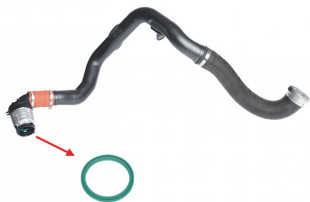

BL-12763

TURBO HOSE GASKET MASTER III TRAFIC II 2.3

OEM NO

D_ 4431531_x000D_ GM

1655800Q0A

COMPATIBLE VEHICLES