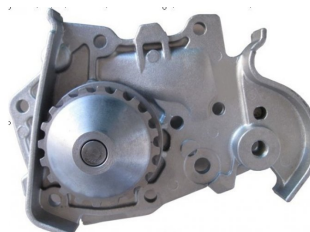

BLW-P01120

WATER PUMP

OEM NO

8200146298	7700861686	7701478018

COMPATIBLE VEHICLES

MEGANE-R19 1.6 ENJ CLIO SYMBOL 1.4 K7M-LOGAN 1.4 (ALUMINYUM FAN)